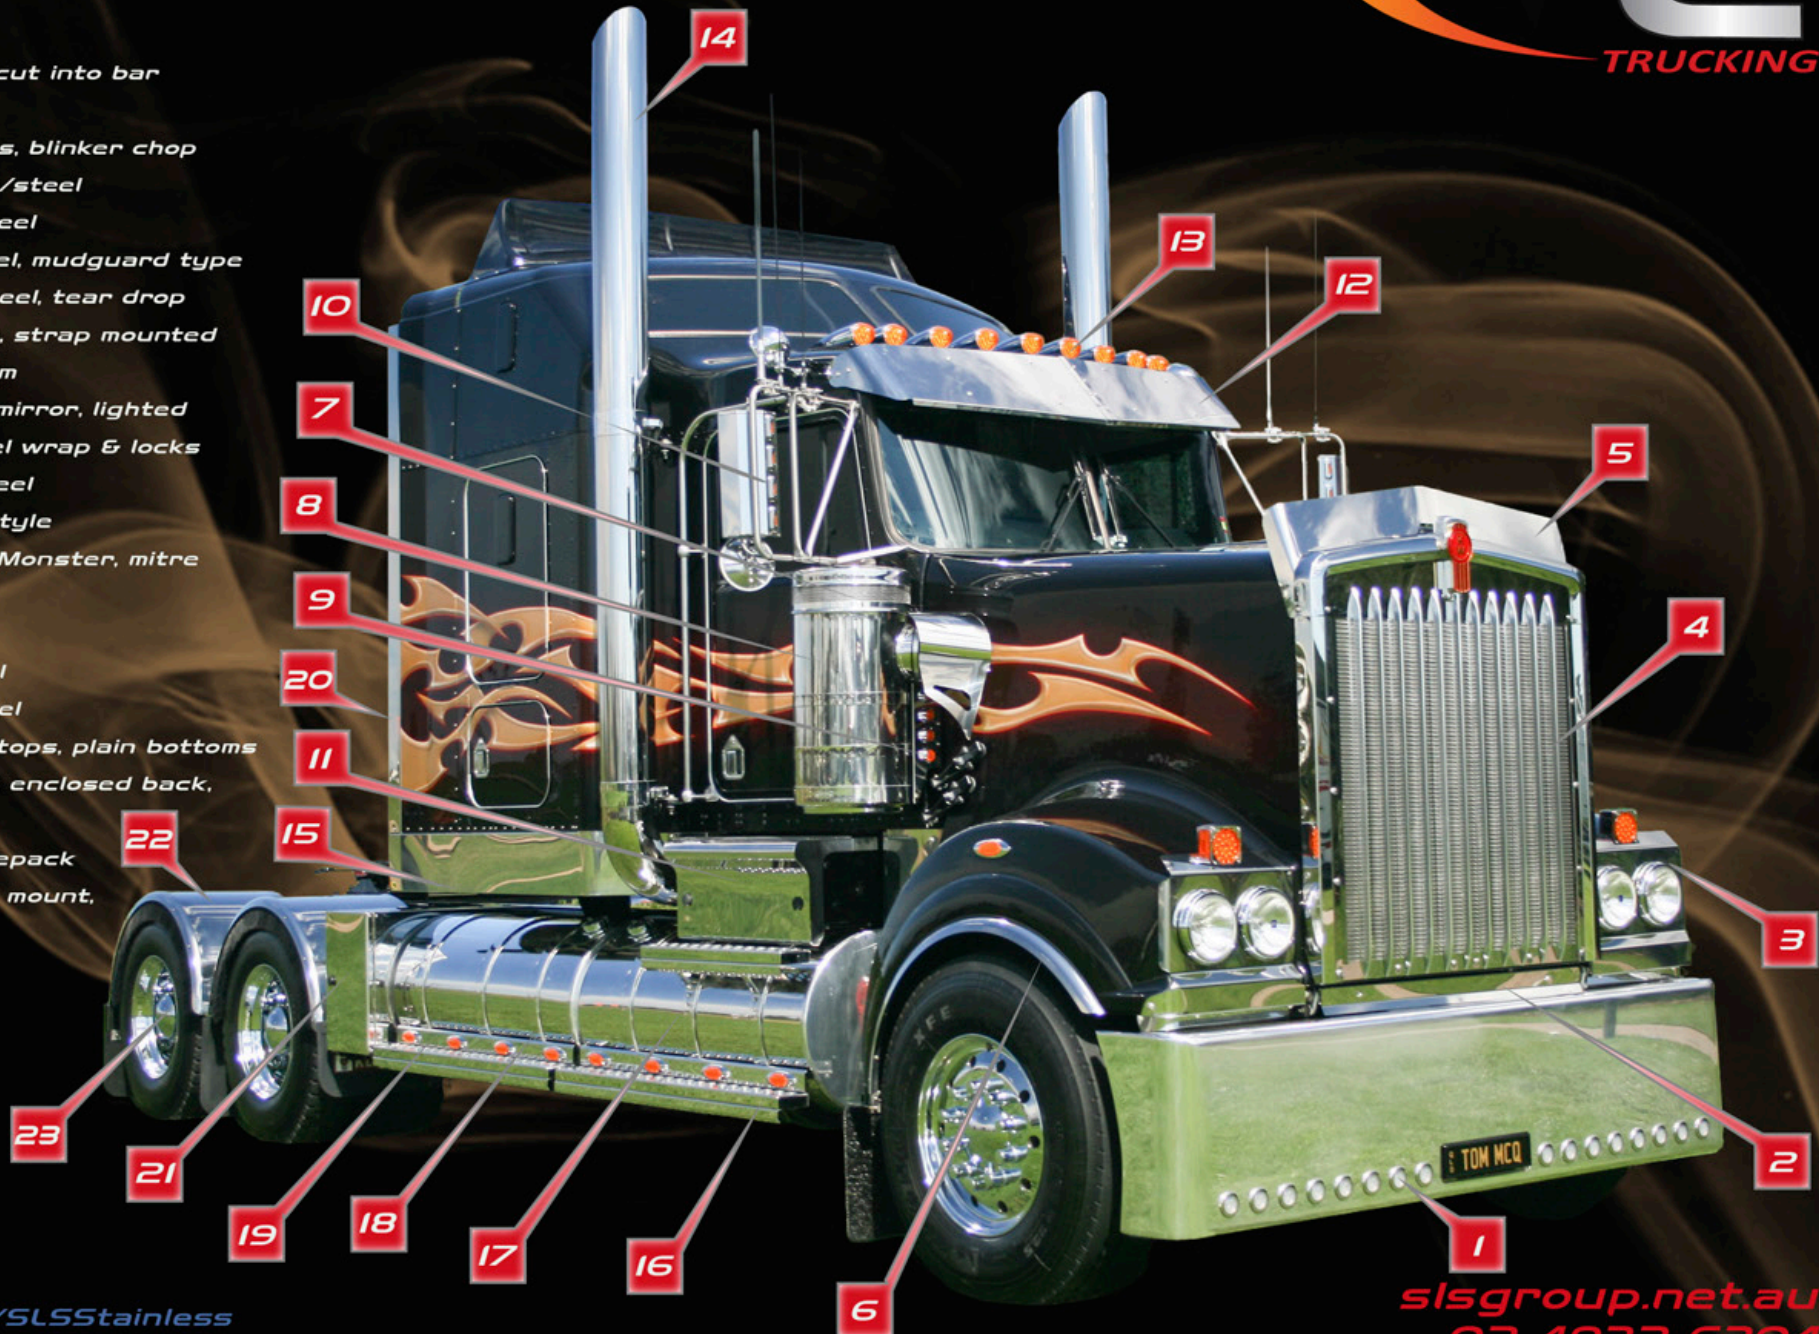

KENWORTH T904

1. Bumper bar lights, cut into bar
2. Bonnet hinge trim
3. Headlight defenders, blinker chop
4. Grill mesh & bars, s/steel
5. Bug deflector, s/steel
6. Steer flares, s/steel, mudguard type
7. Elephant ears, s/steel, tear drop
8. Vortex air cleaners, strap mounted
9. Air cleaner light trim
10. Mirror trims, Moto mirror, lighted
11. Battery box, s/steel wrap & locks
12. Drop visor, 14" s/steel
13. Roof lights, bullet style
14. Exhaust stacks, 8" Monster, mitre
15. Bunk trim, s/steel
16. Steps, s/steel
17. Tank wraps, s/steel
18. Strap wraps, s/steel
19. Tank trims, lighted tops, plain bottoms
20. Wing trims, s/steel, enclosed back, straight tops
21. Toolbox to match Icepack
22. Mudguards, centre mount, smooth s/steel
23. Chrome rims