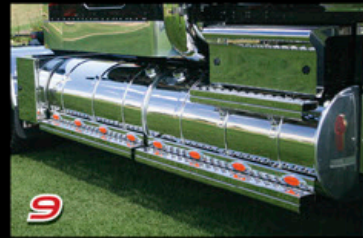

KENWORTH T904

1. Vortex Air Cleaners, strap mount
2. Wing trims, s/steel, plain
3. Deckplates, smooth alloy, painted
4. Icepack, s/steel wrap
5. Battery box, s/steel wrap & locks
6. Bug deflector, drop visor, s/steel
7. Headlight defenders, s/steel
8. Steer flares, mudguard type
9. Wraps, straps, trims & steps, s/steel
10. Drop visor, 14" s/steel
11. Mudguards, smooth s/steel
12. Rear bumper bar, custom painted
13. Bumper bar lights, cut into bar
14. Grill mesh & bars, s/steel
15. Bunk trims, s/steel

facebook.com/SLSstainless

smsgroup.net.au
02 4932 6304